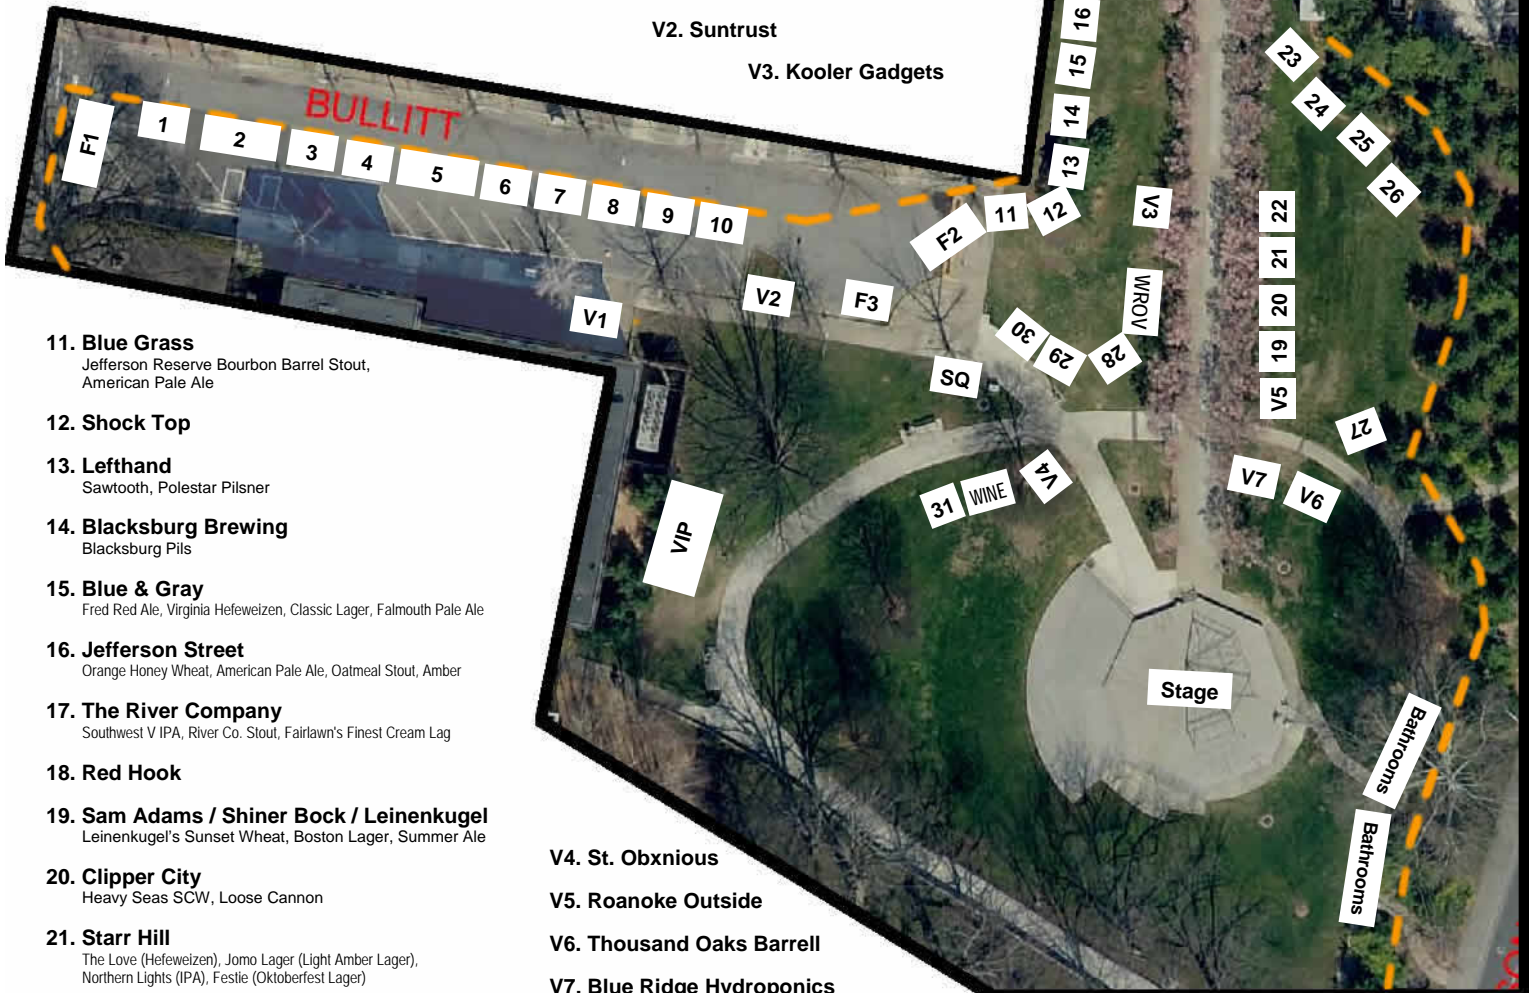

22. **Devil's Backbone**  
Wintergreen Weiss, Eight Point IPA, Gold Leaf Lager
- 23.
24. **Rogue / Sierra Nevada**  
Dead Guy Ale, American Amber Ale
25. **Foothills**  
Salem Gold, Torch Pilsner, Hoppyum IPA
26. **Troegs**  
HopBack Amber, Troegenator Double Bock
27. **Magic Hat**  
#9, Wacko
28. **Boulder Brewing**  
Sweaty Betty, Mojo IPA, Hazed and Infused, Flashback
29. **St. George**  
Old Richmond #6, #11, #4
30. **Awful Arthurs**  
Sunshine White, Virginia Creeper Pale Ale, Hop Dog IPA, Dark Side Porter, Kolsch
31. **Roanoke Railhouse**  
Track 1 

## FOOD

- F1. Dogtown Pizza
- F2. Bastians Bar-BQ
- F3. Blue Ridge Kettle Corn

## OTHER

- ATM. Suntrust ATM 
- SQ. Square Society / Ticket Upgrades

\* Park Layout is subject to error and revision.

11. **Blue Grass**  
Jefferson Reserve Bourbon Barrel Stout, American Pale Ale
12. **Shock Top**
13. **Lefthand**  
Sawtooth, Polestar Pilsner
14. **Blacksburg Brewing**  
Blacksburg Pils
15. **Blue & Gray**  
Fred Red Ale, Virginia Hefeweizen, Classic Lager, Falmouth Pale Ale
16. **Jefferson Street**  
Orange Honey Wheat, American Pale Ale, Oatmeal Stout, Amber
17. **The River Company**  
Southwest V IPA, River Co. Stout, Fairlawn's Finest Cream Lag
18. **Red Hook**
19. **Sam Adams / Shiner Bock / Leinenkugel**  
Leinenkugel's Sunset Wheat, Boston Lager, Summer Ale
20. **Clipper City**  
Heavy Seas SCW, Loose Cannon
21. **Starr Hill**  
The Love (Hefeweizen), Jomo Lager (Light Amber Lager), Northern Lights (IPA), Festle (Oktoberfest Lager)

- V4. St. Obnoxious
- V5. Roanoke Outside
- V6. Thousand Oaks Barrel
- V7. Blue Ridge Hydroponics